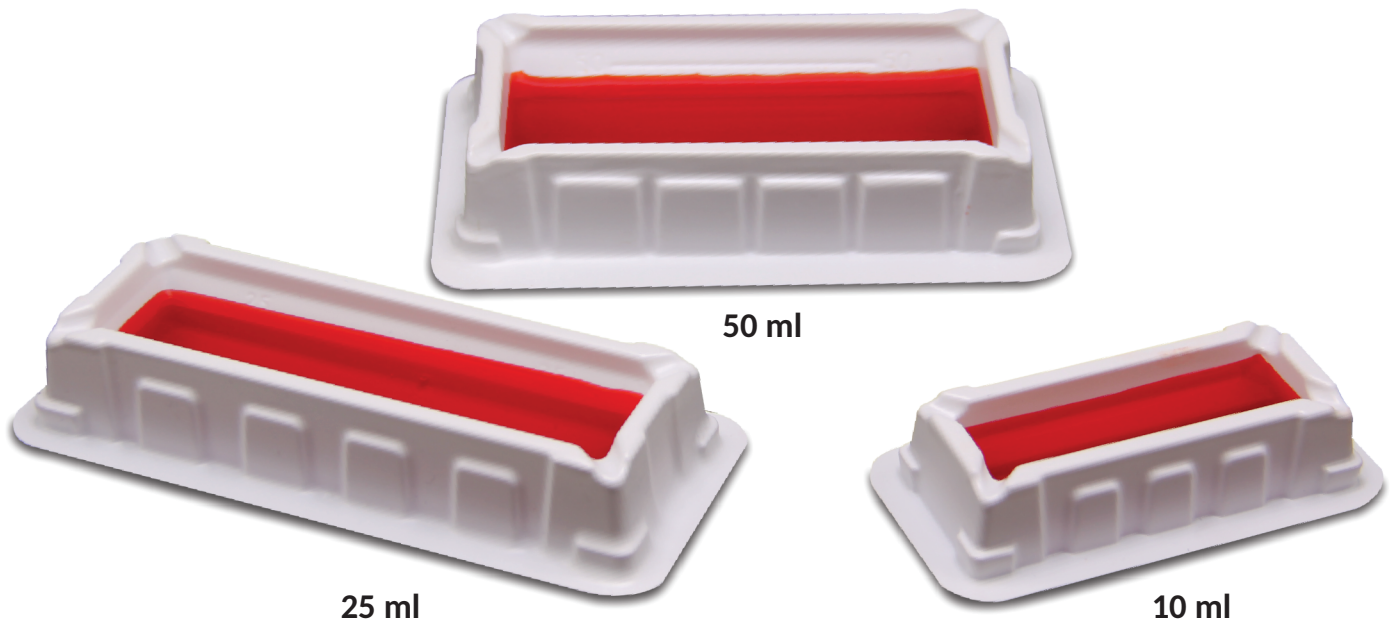

Accumax Reservoirs

Ideal for single/
multichannel pipettors

Graduated wall for
quick measurement of
the remaining liquid

Convenient
pour-off spouts

Angled bottom
design for
maximum recovery

Compact design with
firm and safe stand

No spill design

For more details visit us at www.accumaximum.com